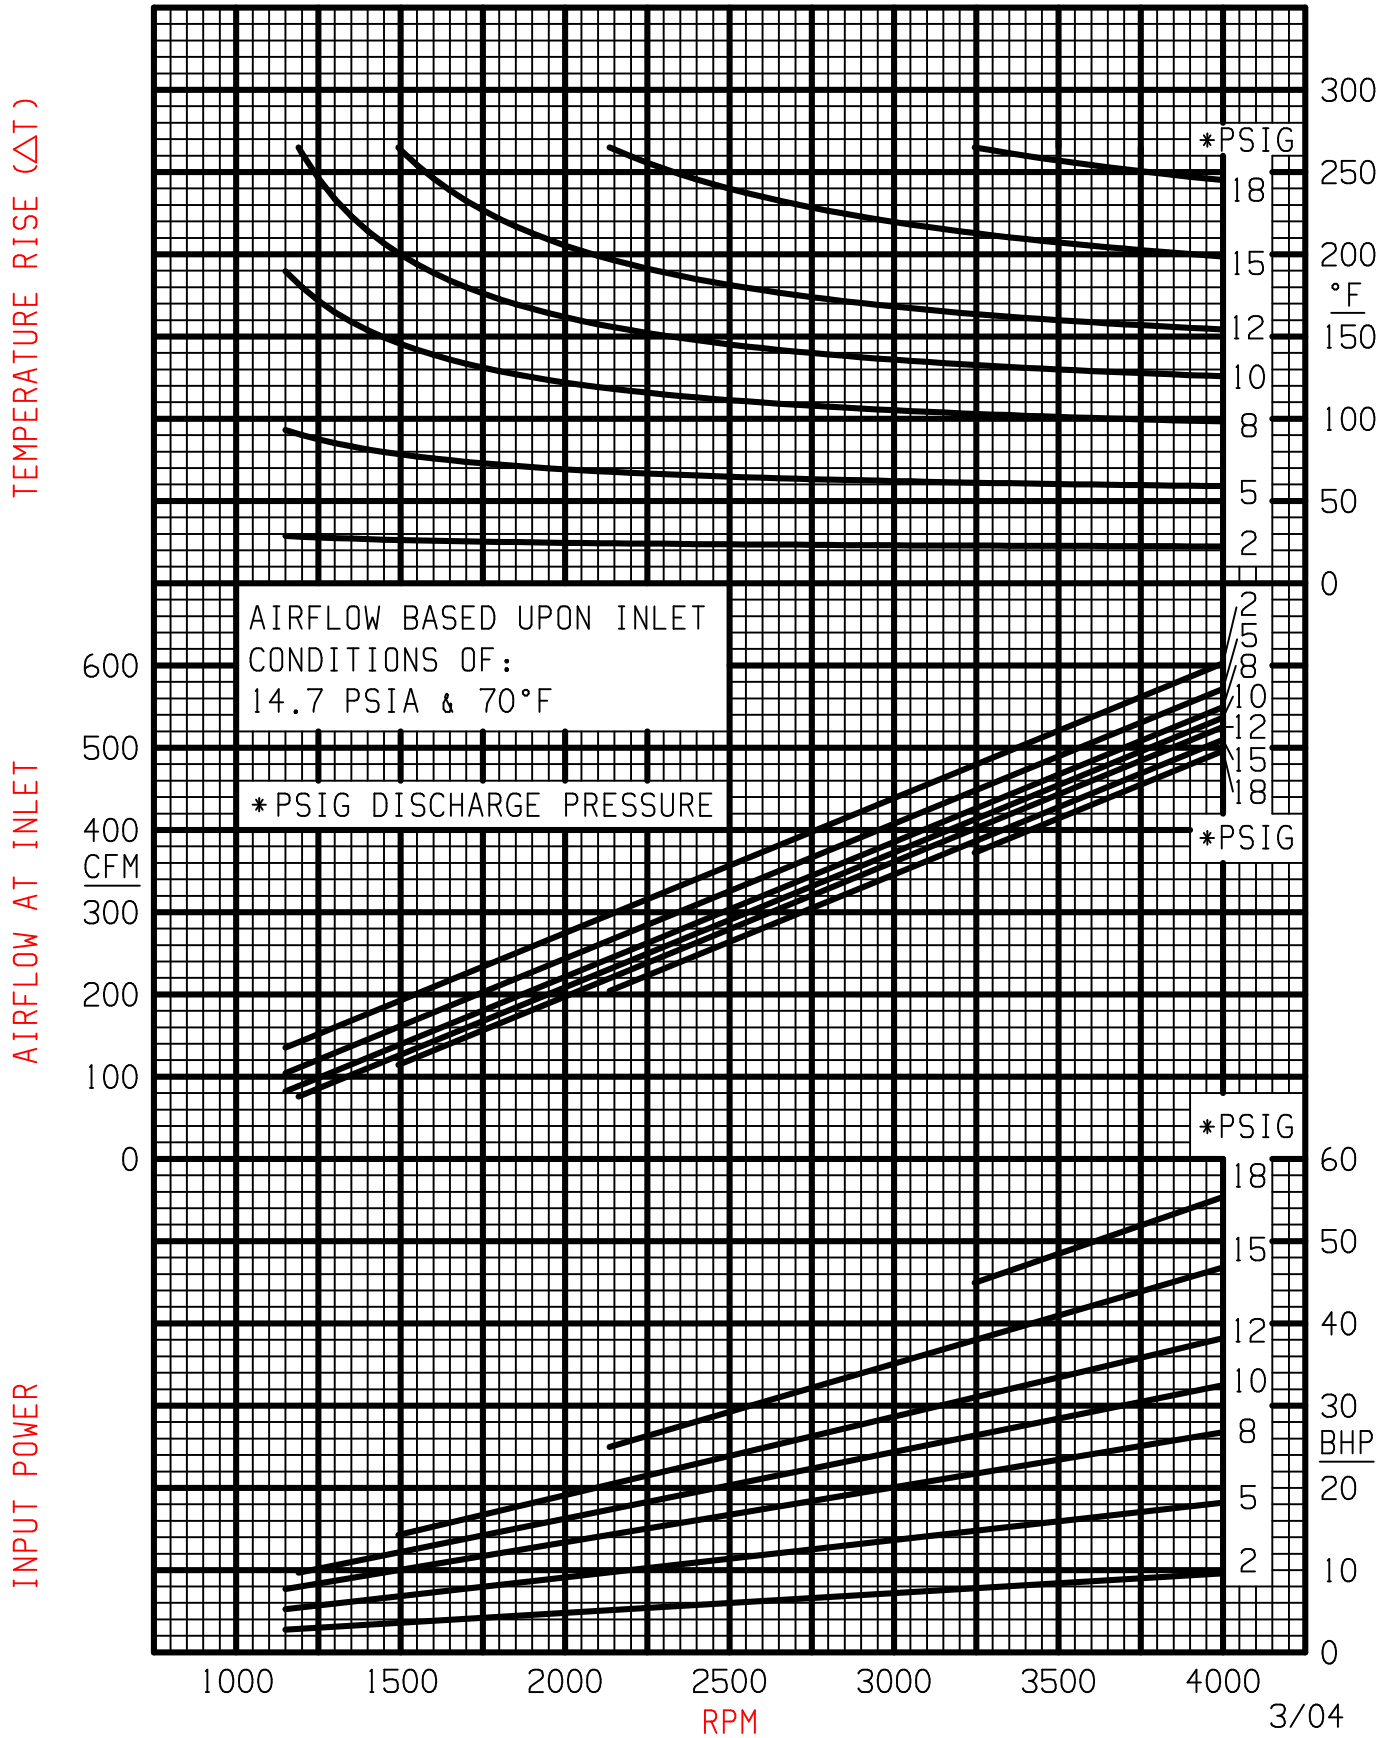

4506 EQUALIZER[®] DF[™] PRESSURE CURVE

(.164 CFR DISPL.)

4506 EQUALIZER® DF™ VACUUM CURVE

(.164 CFR DISPL.)